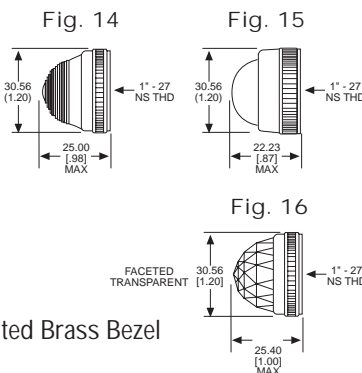

Material & Finish: Base - Nickel Plated Brass, Cap - Polycarbonate with Chrome Plated Brass Bezel

Neon and incandescent lamp information on Pages 35 and 36.

* See Page 14 for Oiltight information

Dimensions in mm [inches]