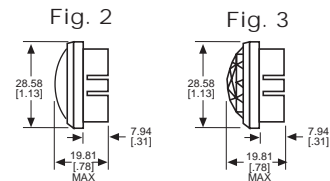

◆ Home > 1030535403

Part Number: **1030535403**

General Description

Series	103
Configuration	OIL TIGHT
Description	LARGE OIL TIGHT PANEL INDICATOR
Cap Material And Shape	Torpedo, polycarbonate
Cap Finish Description	Unfrosted or Transparent
Cap Color Desc	White
Metal Finish Desc	Satin Chrome
Built In Resistor Desc	None
Hardware Desc	Watertight

1030535403

031 SERIES FOR 1" MOUNTING HOLE • FRICTION-FIT-CAP

BASE PART NO.	VOLTAGE	FIG
031-3101-01-101	6-250	1

Uses:
S-6
CANDELABRA
SCREW BASE
INCANDESCENT
LAMP

CAP PART NO.	COLOR	FIG	CAP PART NO.	COLOR	FIG
031-0111-300	RED	2	031-0431-300	RED	3
031-0112-300	GREEN	2	031-0432-300	GREEN	3
031-0113-300	AMBER	2	031-0433-300	AMBER	3
031-0135-300	WHITE	2	031-0435-300	WHITE	3
031-0137-300	CLEAR	2	031-0437-300	CLEAR	3

Material & Finish: Base - Nickel Plated Brass, Cap - Polycarbonate with Chrome Plated Brass Bezel

051 & 080 SERIES FOR 1" MOUNTING HOLE • WATERTIGHT

BASE PART NO.	VOLTAGE	FIG
080-0901-05-303	6-250	4
080-3101-05-303	6-250	5
080-4001-05-303	6-250	6

Material & Finish: Base - Nickel Plated Brass, Cap - Polycarbonate with Chrome Plated Brass Bezel

Neon and incandescent lamp information on Pages 35 and 36.

* See Page 14 for Oiltight information

Dimensions in mm [inches]