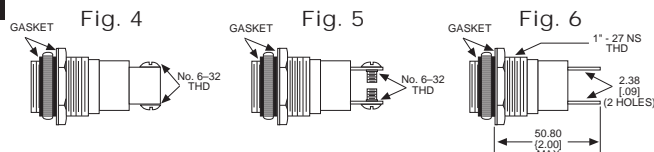

◆ Home > 1030535403

Part Number: **1030535403**

General Description

Series	103
Configuration	OIL TIGHT
Description	LARGE OIL TIGHT PANEL INDICATOR
Cap Material And Shape	Torpedo, polycarbonate
Cap Finish Description	Unfrosted or Transparent
Cap Color Desc	White
Metal Finish Desc	Satin Chrome
Built In Resistor Desc	None
Hardware Desc	Watertight

1030535403

031 SERIES FOR 1" MOUNTING HOLE • FRICTION-FIT-CAP

BASE PART NO.	VOLTAGE	FIG
031-3101-01-101	6-250	1

Uses:
S-6
CANDELABRA
SCREW BASE
INCANDESCENT
LAMP

CAP PART NO.	COLOR	FIG	CAP PART NO.	COLOR	FIG
031-0111-300	RED	2	031-0431-300	RED	3
031-0112-300	GREEN	2	031-0432-300	GREEN	3
031-0113-300	AMBER	2	031-0433-300	AMBER	3
031-0135-300	WHITE	2	031-0435-300	WHITE	3
031-0137-300	CLEAR	2	031-0437-300	CLEAR	3

Material & Finish: Base - Nickel Plated Brass, Cap - Polycarbonate with Chrome Plated Brass Bezel

051 & 080 SERIES FOR 1" MOUNTING HOLE • WATERTIGHT

BASE PART NO.	VOLTAGE	FIG
080-0901-05-303	6-250	4
080-3101-05-303	6-250	5
080-4001-05-303	6-250	6

Material & Finish: Base - Nickel Plated Brass, Cap - Polycarbonate with Chrome Plated Brass Bezel

Neon and incandescent lamp information on Pages 35 and 36.

* See Page 14 for Oiltight information

Dimensions in mm [inches]